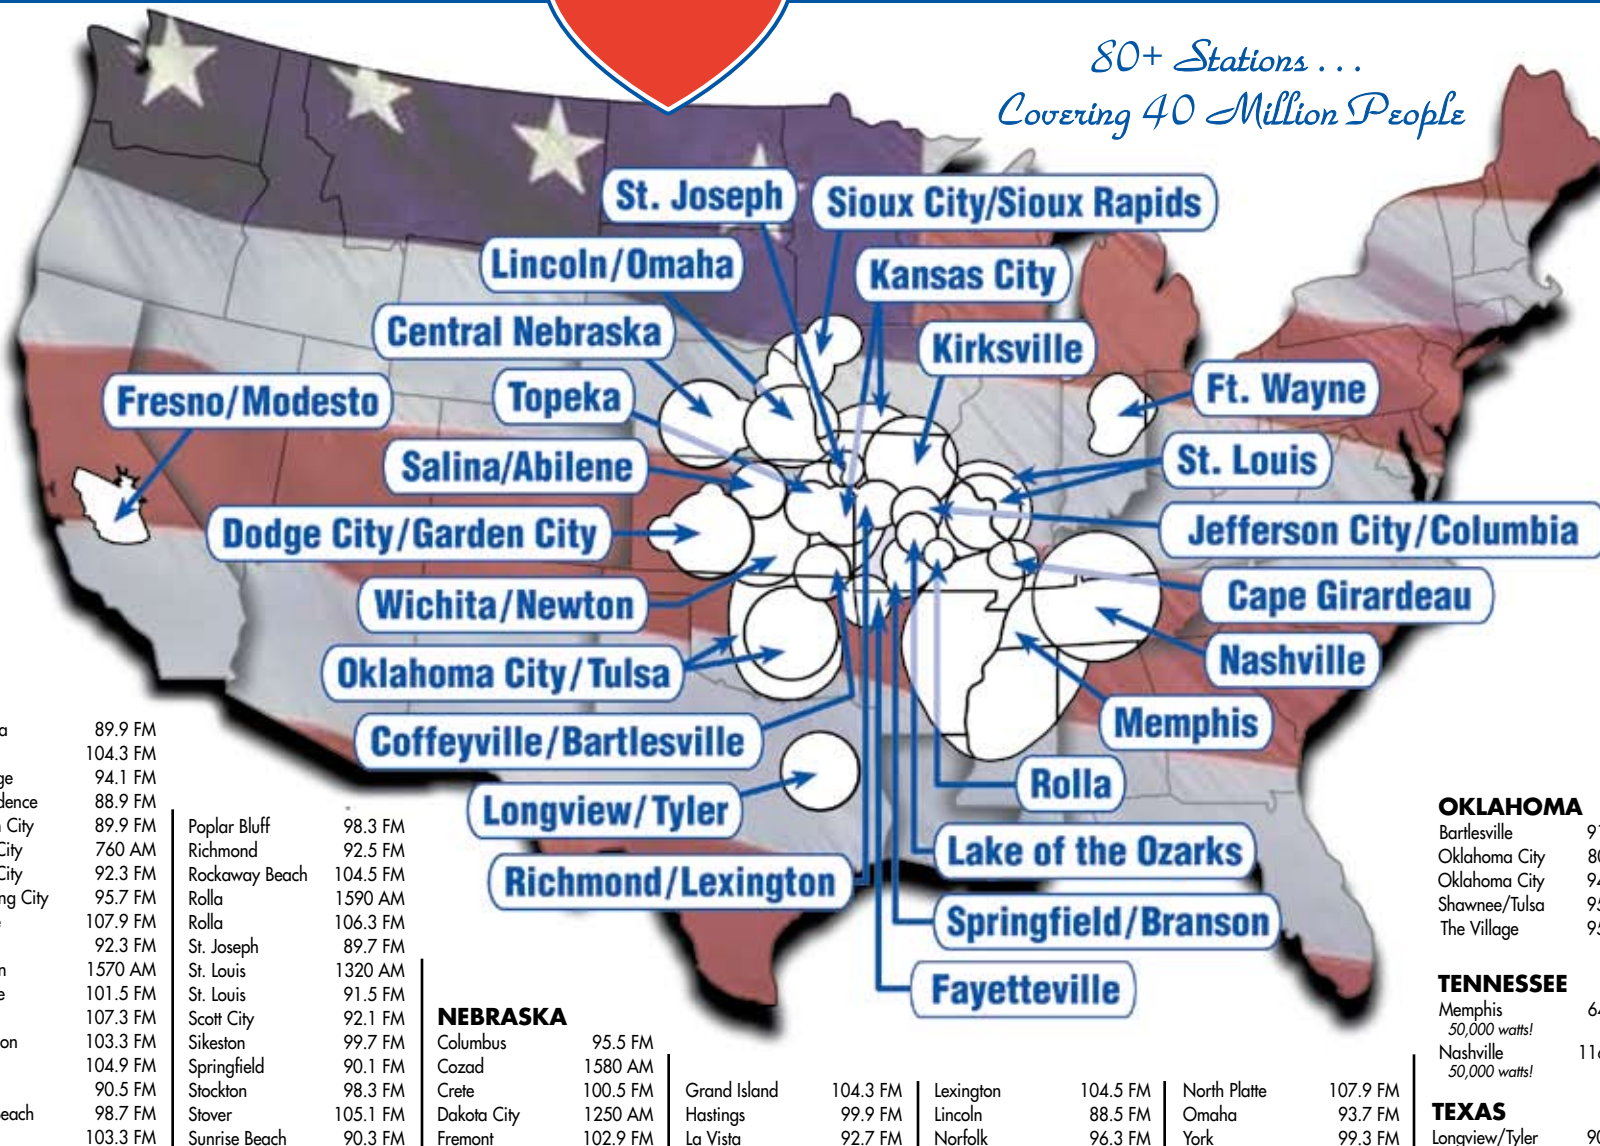

NEBRASKA

Columbus 95.5 FM
Cozad 1580 AM
Crete 100.5 FM
Grand Island 104.3 FM
Hastings 99.9 FM
La Vista 92.7 FM
Lincoln 88.5 FM
Norfolk 96.3 FM
North Platte 107.9 FM
Omaha 93.7 FM
York 99.3 FM